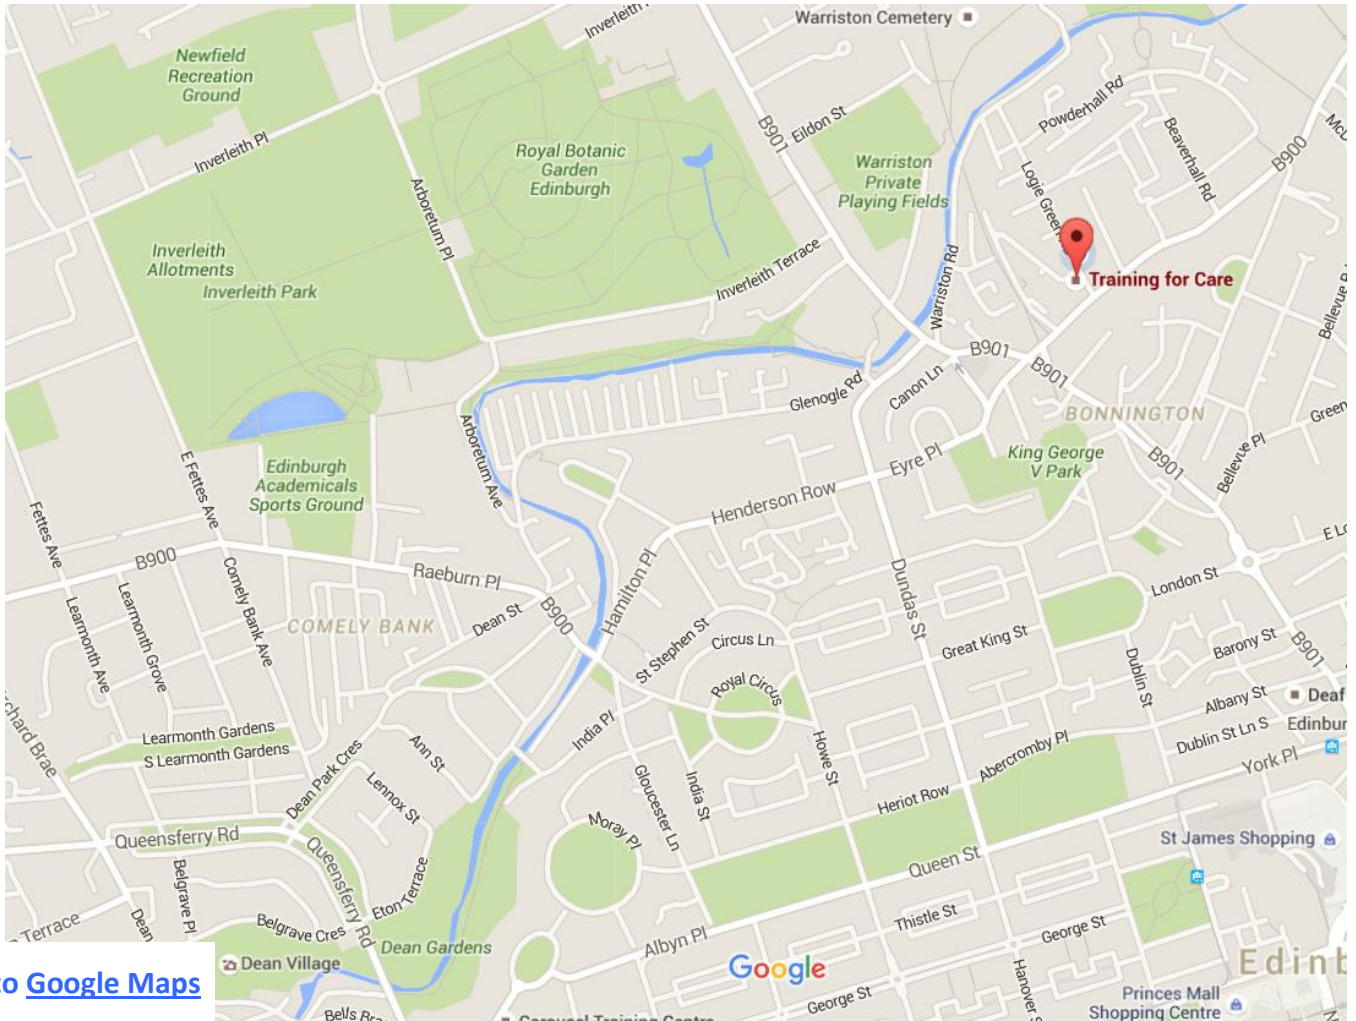

Venue Information

12 – 14 Logie Green Road Edinburgh EH7 4EZ

[Link to Google Maps](#)

Map data ©2016 Google

How to get to Training for Care

The office and training rooms are located on the ground floor of St Philip's Church on the corner of Broughton Road and Logie Green Road. Our entrance is on the exit road from Tesco's car park – go down the side of the church and turn left at the end.

Buses

No. 8 (New Royal Infirmary to Muirhouse): from North Bridge/ St Andrew's Sq. to Rodney St. (Turn right on to Broughton road and then left on to Logie Green Road)

No. 13, Edinburgh Coaches (Lochend to Blackhall): Stops on Broughton Road

No. 23 (Greenbank to Trinity): from Hanover Street to Canonmills

No. 27 (Hunter's Tryst to Silverknowes): from Hanover Street to Canonmills

No. 36 (Holyrood to Ocean Terminal): Charlotte Square to Broughton Road

Parking

Metered on street parking is available on Logie Green Road: 8.30am – 5.30pm; £2.30 per hour; maximum stay 4 hours.

There is free on-street parking on Warriston Road (go down to the bottom of Logie Green Road, turn right and follow the road over the water of Leith), approximately a 10 minute walk to Training for Care