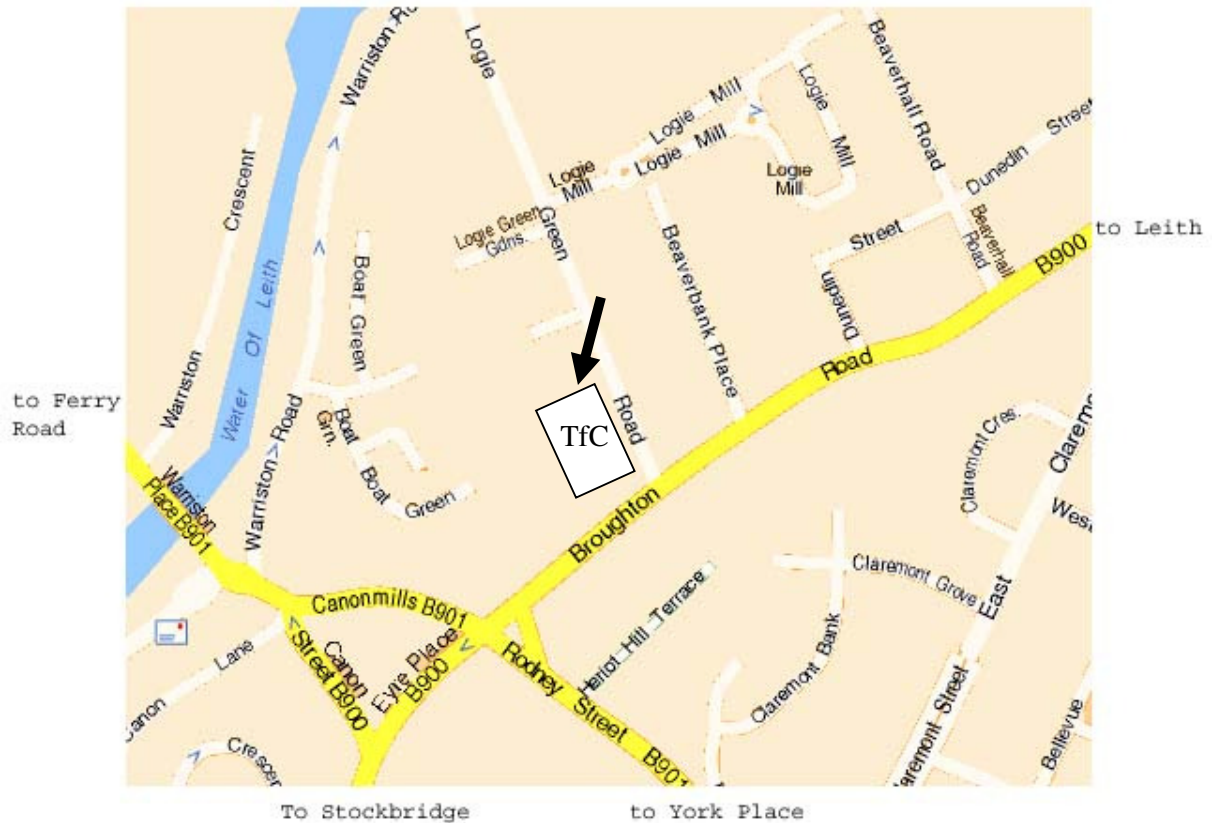

Training for Care

12-14 Logie Green Road, Edinburgh

How to get to 12-14 Logie Green Road

The office and training rooms are located on the ground floor of St Philip's Church on the corner of Broughton Road and Logie Green Road. Our entrance is on the exit road from Tesco's car park – go down the side of the church and turn left at the end.

Buses

- No. 8 (New Royal Infirmary to Muirhouse): from North Bridge/ St Andrew's Sq. to Rodney St.
- No. 23 (Greenbank to Trinity): from Hanover Street to Canonmills
- No. 27 (Hunter's Tryst to Silverknowes): from Hanover Street to Canonmills
- No. 36 (Holyrood to Ocean Terminal): Charlotte Square to Broughton Road